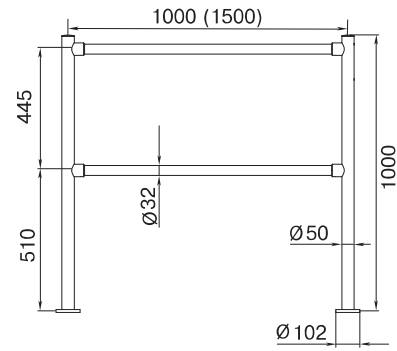

BH-02 WAIST-HIGH RAILING SECTIONS

Adjustable coupling fittings

Application

Styled in one design the BH-02 series enables you to enclose open space that needs to be secured completing your passageway. The BH-02 series offers 4 types of posts, several types of coupling fittings as well as railings up to 1400 mm long allowing you to form railing system of any configuration.

Design

The BH-02 railings match and easily integrate with various models of PERCo turnstiles and swing gates.

Materials and Finishes

End posts – stainless steel pipe, D-50 mm.

Railing – stainless steel pipe, D-32 mm.