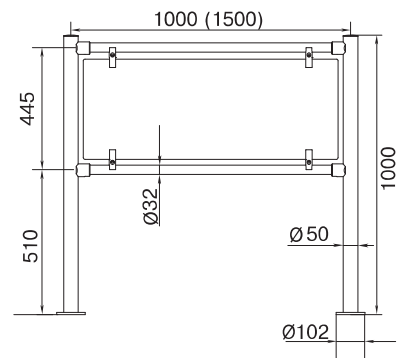

BH-02 WAIST-HIGH RAILING SECTIONS

Adjustable coupling fittings

Application

Styled in one design the BH-02 series enables you to enclose open space that needs to be secured completing your passageway. The BH-02 series offers 4 types of posts, several types of coupling fittings as well as railings up to 1400 mm long allowing you to form railing system of any configuration.

Design

The BH-02 railings match and easily integrate with various models of PERCo turnstiles and swing gates.

Materials and Finishes

End posts – stainless steel pipe, D-50 mm.

Railing – stainless steel pipe, D-32 mm.

Stainless steel

Coupling fittings – plastic, black.

Filler panels – polycarbonate.

End post

Centre post

Corner post

T-post