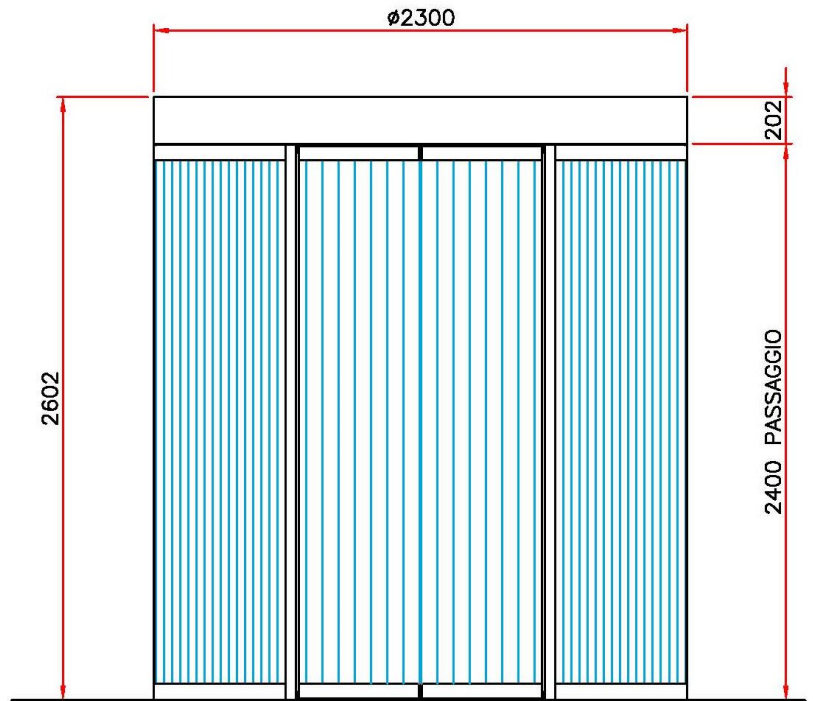

demiDUETTO Maxi