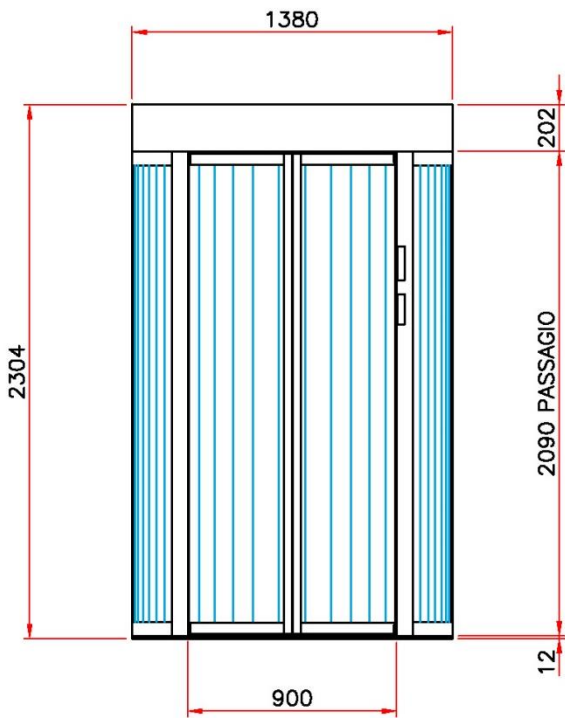

demiDUETTO