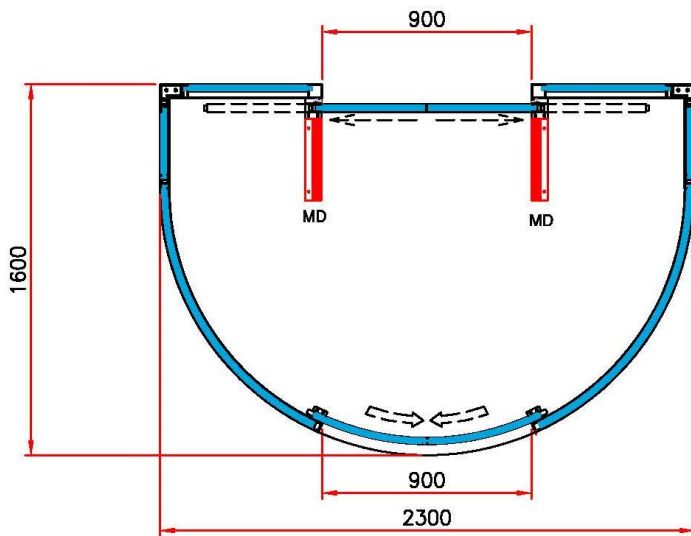

demiDUETTO MD – exterior building