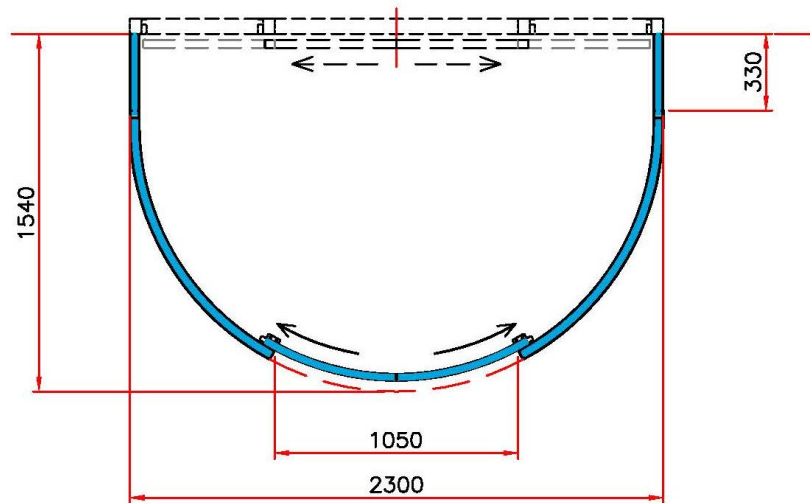

demiDUETTO Maxi