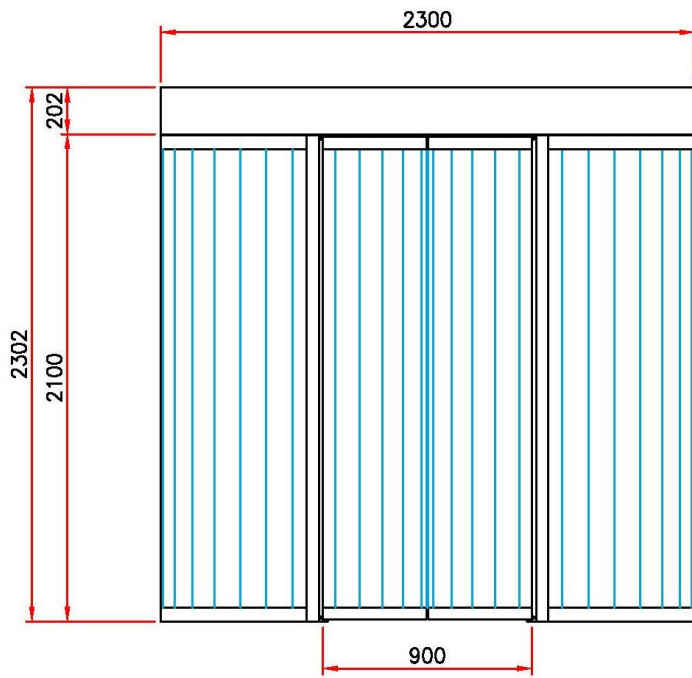

demiDUETTO MD

demiDUETTO