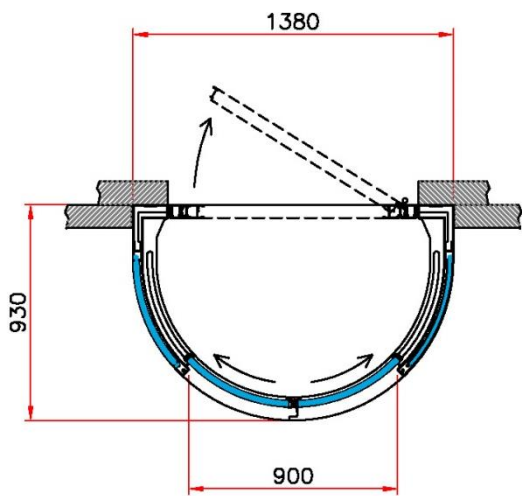

demiDUETTO